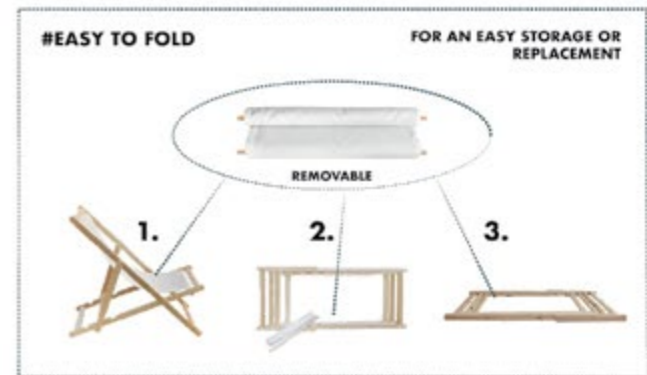

Legno | Wood

53 x 87 x 40 cm

**bespoke**  
expert in special productions

UP TO 150Kg WEIGHT

UP TO 150Kg WEIGHT