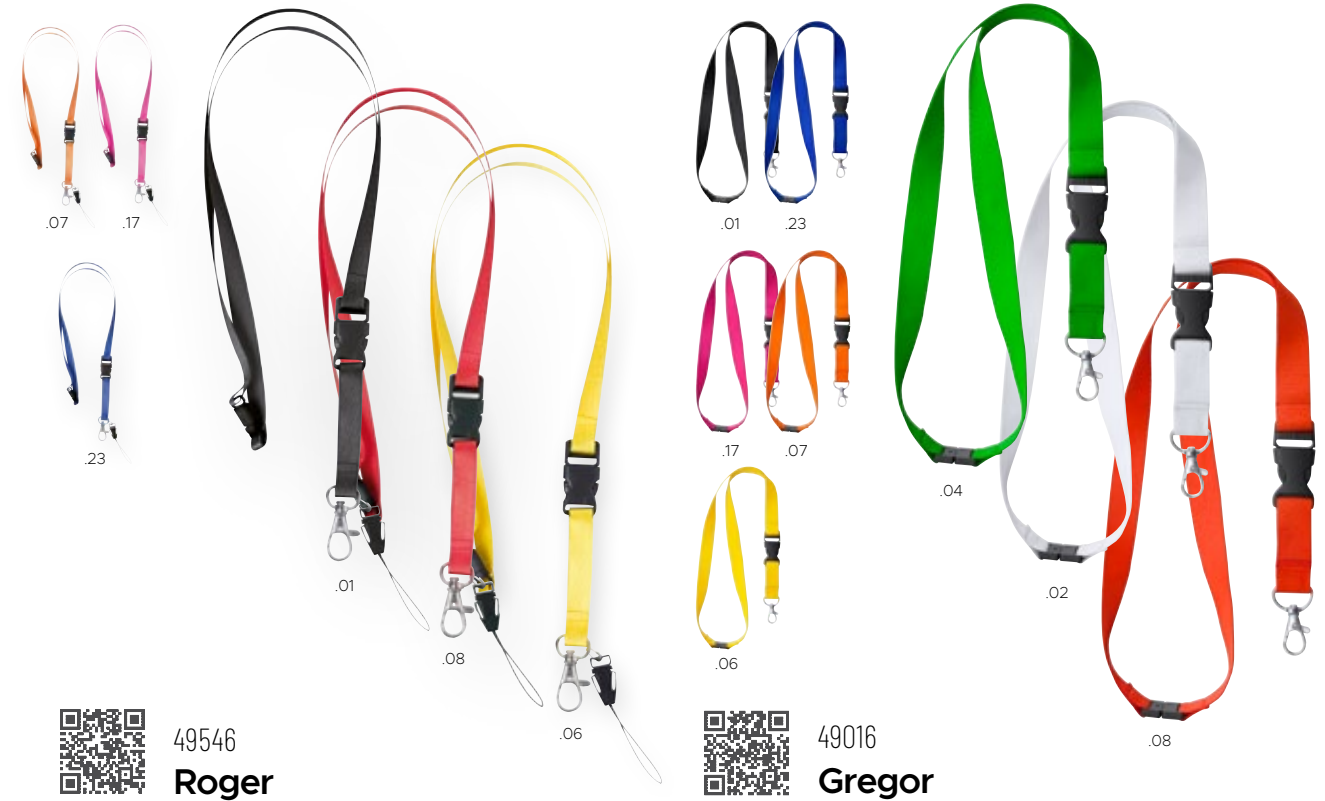

.07 .17
.23

49546
Roger

Lanyard in poliestere, disponibile in diversi colori. Con sgancio di sicurezza e fibbia staccabile. Moschettone in metallo. | Lanyard in resistant and soft polyester in varied colors, detachable with buckle closure. With metallic carabiner accessory and strap with buckle closure. | Lanyard en polyester, disponible en plusieurs coloris. Avec déclenchement de sécurité et boucle amovible. Mousqueton en métal.

Poliestere | Polyester | Polyester

2 x 50 cm

49016
Gregor

Lanyard in poliestere, con moschettone, fibbia in plastica, sgancio di sicurezza antisoffocatura. | Lanyard with metal hook, plastic buckle, breakaway closure. | Lanyard avec mousqueton, détachement de sécurité anti étouffement et lien pour portable.

Poliestere, Plastica | Polyester, Plastic | Polyester, Plastique

2 x 55 cm