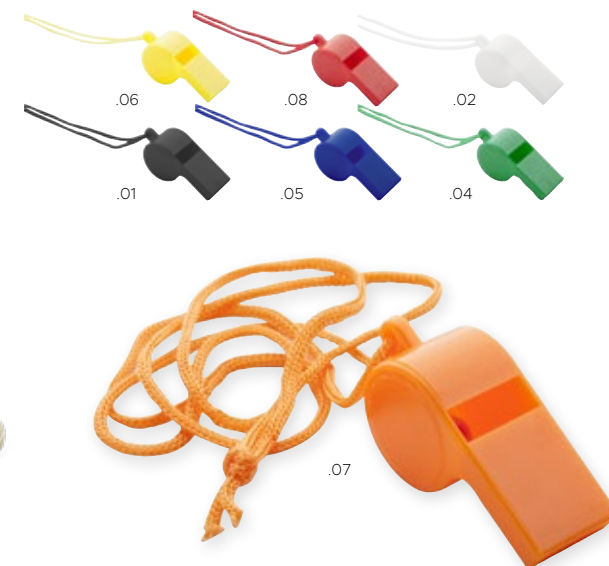

95026
Silo

Mano clapper | Two-colour clapper in the shape of a hand with handle. | Main qui applaudit

Plastica | Plastic | Plastique

8 x 18 x 2 cm

PRINT YOUR LOGO

YOUR BESPOKE BALLOON.

BALLOONS ACCESSORIES

GETC-3
Compressore elettrico
Electric air compressor
Compresseur électrique